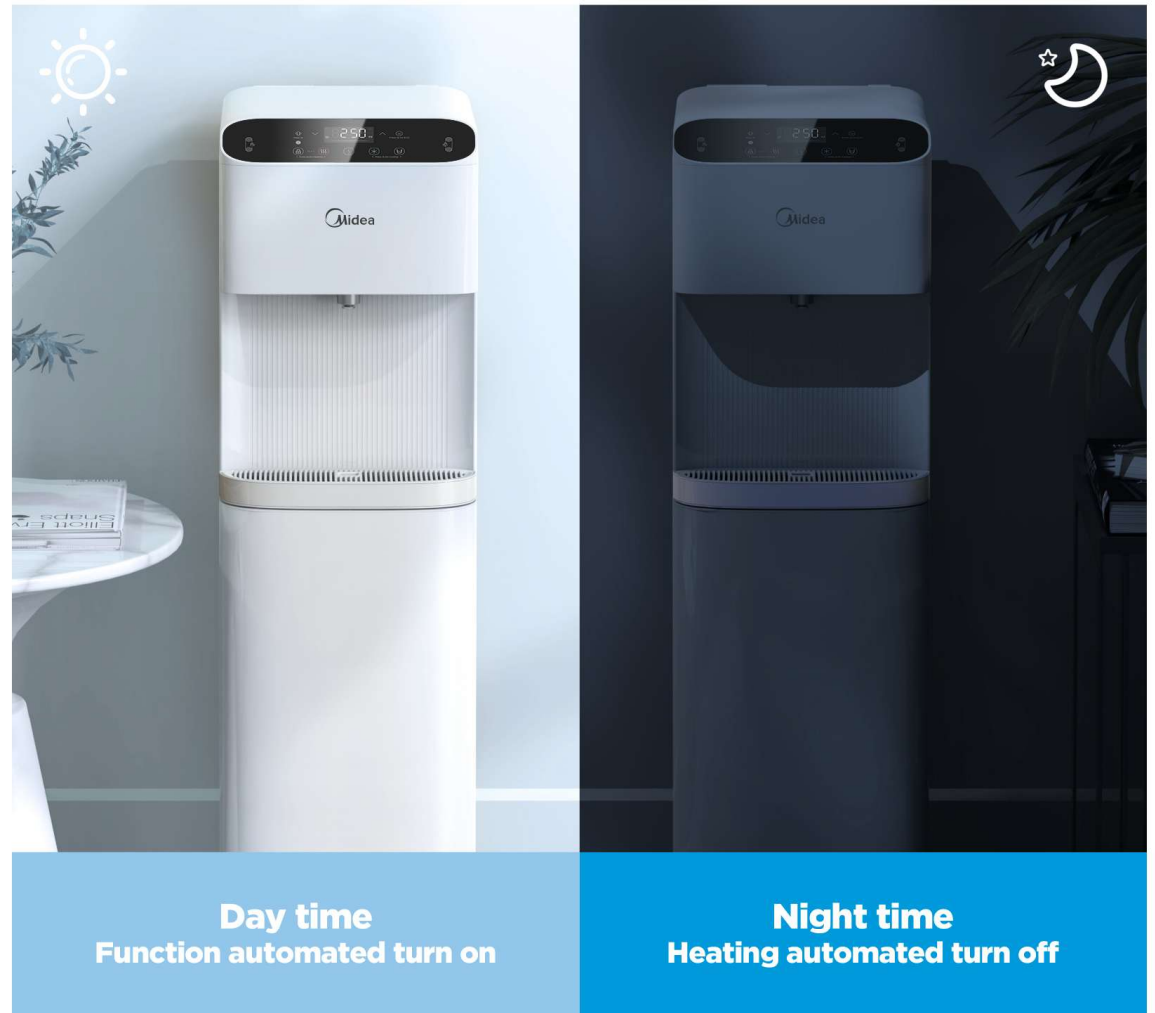

1st:PAC
(3600L/6-12 months)

2nd:UF&C
(3000L/6-12 months)

Note: Upgradable to RO filter combination, supporting up to four-stage filtration.

EXPRESS COOLING

The new technology creatively optimizes the structure of cooling system to enhance the efficiency of heat transfer under the same energy consumption. Making the temperature more stable cold under 10°C It's a greener and more effective cooling technology.

4L/H Upgraded Cooling Capacity

Energy Saving

Waiting Time Reduced by 20%

4-10°C Stable Cool

LIGHT-SENSING ECO MODE

Save energy from heating but no need to memorize turning on and off the heating. The Smart ECO automatically turn off the heating when sense the darkness in night and turn on when in light.

CUSTOMIZE COLD & HOT TEMPERATURE WATER

You can set 4°C, 6°C, 9°C for cold water and 85°C, 90°C, 92°C for hot water, catering to different seasons and different needs.

HUMANIZED DESIGN

Attentive and detailed design make dispenser easy to use.

Large Dispense Space,
General Bottles Matched

Removable Drip Tray,
Easy to Clean

TOUCHLESS DESIGN

Using hands-free control for water in the kitchen and public places can improve hygiene and convenience by allowing you to dispense without touching any surfaces, especially when your hands are dirty.